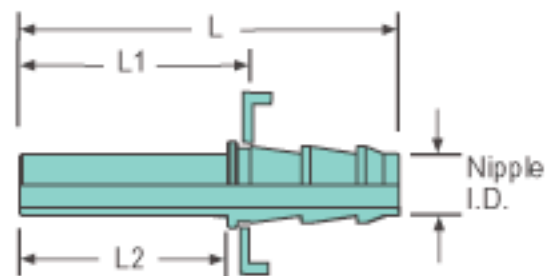

# Push-On Hose

## Tube Stub Connectors/Adapters

### H80293: Push-on Male Standpipe

Connects hose to fractional port or tube socket

\* Working Pressures

Part Number	Hose I.D.	Tube Size	L	L1	L2	Nipple I.D.	Stainless Steel*	Monel*	Brass*
H80293-4-4	1/4	1/4	1.89	1.13	1.02	.17	---	---	---
H80293-6-6	3/8	3/8	2.23	1.36	1.22	.28	---	---	---
H80293-8-8	1/2	1/2	2.16	1.10	.97	.38	---	---	---

All Push-On Hose Fittings are 316SS.