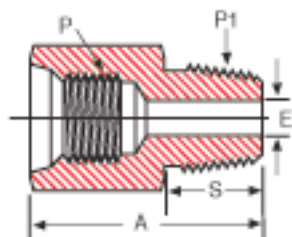

TruFit[®]

Adapters

FST-MC: Female SAE x Male Pipe

* Working Pressures

Part Number	P Female SAE Thread	P1 Male NPT Thread	A	E	S	H	Stainless Steel*	Brass*
T6FST4MC	9/16-18	1/4-18	1.36	.28	.56	13/16	5400	---
T8FST6MC	3/4-16	3/8-18	1.49	.41	.56	1-1/16	5400	---
T8FST8MC	3/4-16	1/2-14	1.58	.53	.75	1-1/16	5400	---

Finger-tight assembly dimensions (shown in inches) are for reference only and subject to change. When ordering, specify material designator with part number. Click on the "How To Order" button above for complete ordering information.