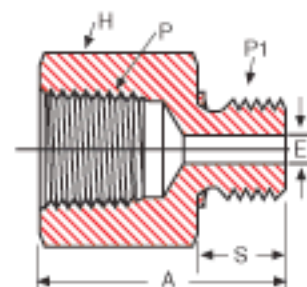

TruFit® Adapters

FC-MRS: BSP Straight Thread x Female Pipe Adapter

* Working Pressures

Part Number	P Male ISO Straight Thread	P1 Female NPT Thread	A	E	S	H	Stainless Steel*	Brass*
T2FC2MRS	1/8	1/8	1.33	.23	.45	3/4	6500	---
T4FC4MRS	1/4	1/4	1.33	.23	.45	3/4	6000	---
T6FC6MRS	3/8	3/8	1.33	.30	.45	7/8	6000	---
T8FC8MRS	1/2	1/2	1.70	.48	.56	1-1/8	6000	---
T12FC12MRS	3/4	3/4	1.82	.66	.56	1-3/8	4200	---
T16FC16MRS	1	1	1.93	.84	.73	1-3/4	3600	---

* Requires Bonded Washer

Finger-tight assembly dimensions (shown in inches) are for reference only and subject to change. When ordering, specify material designator with part number. Click on the "How To Order" button above for complete ordering information.