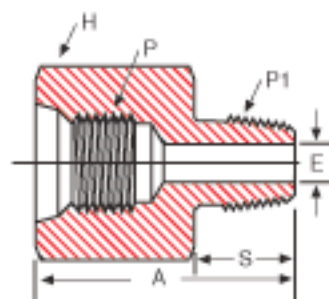

TruFit® Adapters

FRS-MC: BSP Female Straight Thread x Male Pipe

* Working Pressures

Part Number	P Female ISO Straight Thread	P1 Male NPT Thread	A	E	S	H	Stainless Steel*	Brass*
T4FRS4MC	1/4	1/4	1.42	.28	.57	3/4	7200	---
T6FRS6MC	3/8	3/8	1.47	.41	.57	7/8	7200	---
T8FRS8MC	1/2	1/2	1.89	.53	.76	1-1/8	6000	---

Finger-tight assembly dimensions (shown in inches) are for reference only and subject to change. When ordering, specify material designator with part number. Click on the "How To Order" button above for complete ordering information.