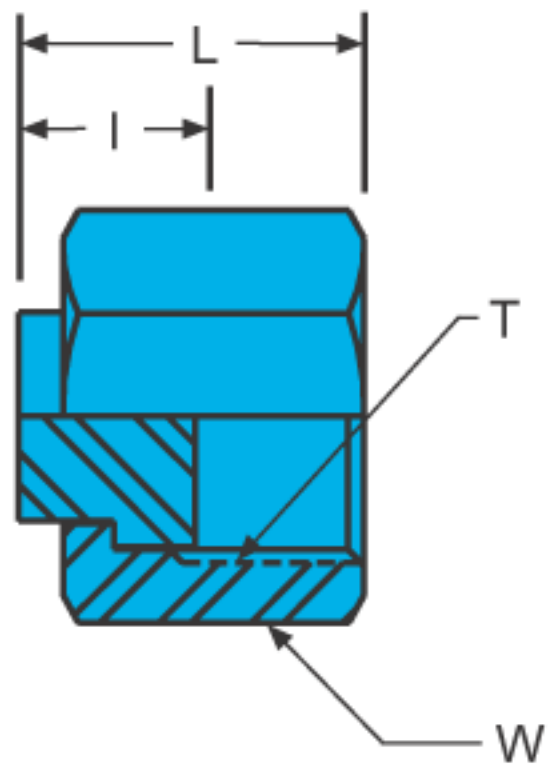

Soft-Seal

Cap & Plug

AS-Z-2: Cap

Caps end of male Soft-Seal ORFS fitting

* Working Pressures

Part Number	Tube O.D.	T Thread	I	L	W Hex	Stainless Steel*	Monel*	Brass*
AS4Z-2	1/4	9/16 - 18	0.33	0.65	11/16	9200	---	---
AS6Z-2	3/8	11/16 - 16	0.37	0.74	13/16	9200	---	---
AS8Z-2	1/2	13/16 - 16	0.46	0.90	15/16	9200	---	---
AS10Z-2	5/8	1 - 14	0.46	1.00	1-1/8	6000	---	---
AS12Z-2	3/4	1-3/16 - 12	0.52	1.10	1-3/8	---	---	---
AS16Z-2	1	1-7/16 - 12	0.58	1.16	1-5/8	---	---	---
AS20Z-2	1-1/4	1-11/16 - 12	0.58	1.16	1-7/8	4000	---	---
AS24Z-2	1-1/2	2 - 12	0.58	1.16	2-1/4	4000	---	---