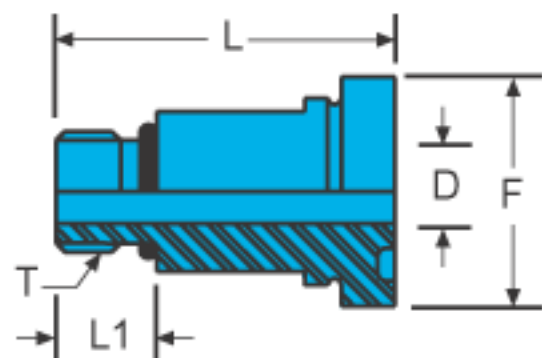

Soft-Seal

Union, Tailpiece

Q509R: Male Straight Thread Tail Piece

Connects female SAE/MS straight thread to Threaded Piece

* Working Pressures

Part Number	Pipe Size	Tube Size	T Thread	D	F	L	L1	Stainless Steel*	Monel*	Brass*
Q509R-0	1/8	1/4	7/16 - 20	11/64	29/32	1-5/16	0.41	9200	---	---
Q509R-1	1/4	3/8	9/16 - 18	19/64	1-1/16	1-1/2	0.43	9200	---	---
Q509R-2	3/8	1/2	3/4 - 16	25/64	1-1/4	1-3/4	0.47	9200	---	---
Q509R-3	1/2	3/4	1-1/16 - 12	1/2	1-5/8	2-1/16	0.63	6000	---	---
Q509R-4	3/4	1	1-5/16 - 12	5/8	1-7/8	2-1/8	0.63	6000	---	---
Q509R-5	1	1-1/4	1-5/8 - 12	13/16	2-3/16	2-1/4	0.63	6000	---	---
Q509R-6	1-1/4	1-1/2	1-7/8 - 12	1-3/16	2-5/8	2-1/2	0.63	4000	---	---