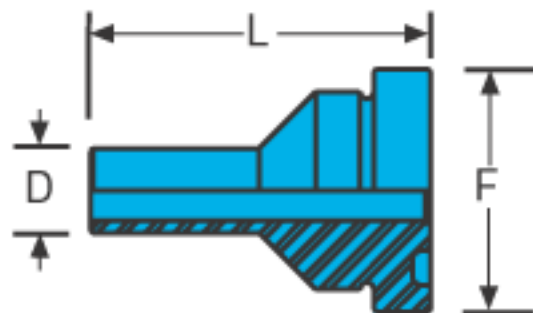

## Union, Tailpiece

### Q603R: Male Standpipe Tail Piece

Connects fractional port or tube socket

\* Working Pressures

Part Number	Tube Size	D	F	L	Stainless Steel*	Monel*	Brass*
Q603R-0	1/4	.250	29/32	1-3/8	---	---	---
Q603R-1	3/8	.375	1-1/16	1-1/2	---	---	---
Q603R-2	1/2	.500	1-1/4	1-3/4	---	---	---
Q603R-3	3/4	.750	1-5/8	2	---	---	---
Q603R-4	1	1.000	1-7/8	2-1/8	---	---	---
Q603R-5	1-1/4	1.250	2-3/16	2-1/4	---	---	---
Q603R-6	1-1/2	1.500	2-5/8	2-1/2	---	---	---
Q603R-7	2	2.000	2-15/16	2-3/4	---	---	---