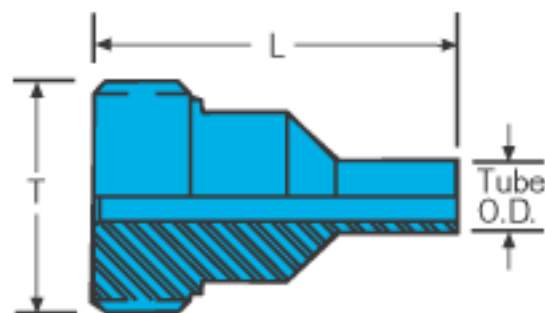

Soft-Seal

Union, Threaded Piece

Q603T: Male Standpipe Threaded Piece

Connects fractional port or tube socket to Tail Piece

* Working Pressures

Part Number	Tube Size	Tube O.D.	T Thread	L	Stainless Steel*	Monel*	Brass*
Q603T-0	1/4	.250	1 - 14	1-5/8	---	---	---
Q603T-1	3/8	.375	1-3/16 - 12	1-7/8	---	---	---
Q603T-2	1/2	.500	1-3/8 - 12	2-1/16	---	---	---
Q603T-3	3/4	.750	1-3/4 - 12	2-5/16	---	---	---
Q603T-4	1	1.000	2 - 12	2-9/16	---	---	---
Q603T-5	1-1/4	1.250	2-5/16 - 12	2-13/16	---	---	---
Q603T-6	1-1/2	1.500	2-3/4 - 12	3-1/8	---	---	---
Q603T-7	2	2.000	3-1/16 - 12	3-1/2	---	---	---