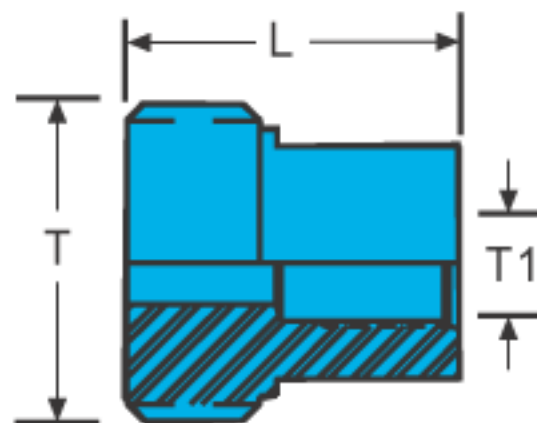

Soft-Seal

Union, Threaded Piece

Q604T: Female Straight Thread Threaded Piece

Connects male SAE/MS straight thread to Tail Piece

* Working Pressures

Part Number	Tube Size	T Thread	T1 Thread	L	Stainless Steel*	Monel*	Brass*
Q604T-0-0	1/4	1 - 14	7/16 - 20	7/8	---	---	---
Q604T-1-0	1/4	1-3/16 - 12	7/16 - 20	1-1/4	---	---	---
Q604T-1-1	3/8	1-3/16 - 12	9/16 - 18	1-1/4	---	---	---
Q604T-2-1	3/8	1-3/8 - 12	9/16 - 18	1-5/16	---	---	---
Q604T-2-2	1/2	1-3/8 - 12	3/4 - 16	1-5/16	---	---	---
Q604T-3-2	1/2	1-3/4 - 12	3/4 - 16	1-1/2	---	---	---
Q604T-3-3	3/4	1-3/4 - 12	1-1/16 - 12	1-1/2	---	---	---
Q604T-4-3	3/4	2 - 12	1-1/16 - 12	1-11/16	---	---	---
Q604T-4-4	1	2 - 12	1-5/16 - 12	1-11/16	---	---	---
Q604T-5-4	1	2-5/16 - 12	1-5/16 - 12	2	---	---	---
Q604T-5-5	1-1/4	2-5/16 - 12	1-5/8 - 12	2	---	---	---
Q604T-6-5	1-1/4	2-3/4 - 12	1-5/8 - 12	2	---	---	---
Q604T-6-6	1-1/2	2-3/4 - 12	1-7/8 - 12	2	---	---	---
Q604T-7-6	1-1/2	3-1/16 - 12	1-7/8 - 12	2-1/8	---	---	---
Q604T-7-7	2	1/16 - 12	2-1/2 - 12	2-1/8	---	---	---
Q604T-8-7	2	3-3/4 - 12	2-1/2 - 12	2-1/8	---	---	---